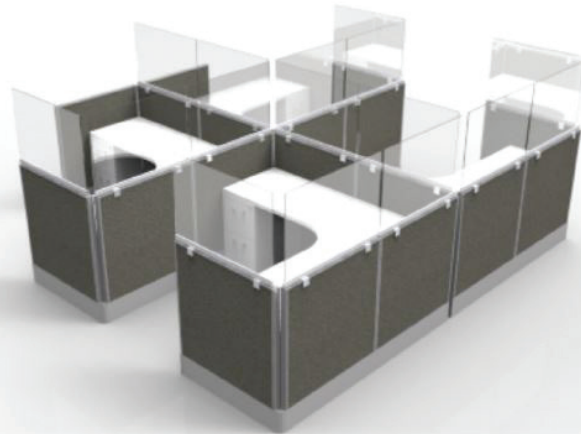

Desk and Counter Shields

- Freestanding or can be secured to work surface
- Comes with rubber bumpers on base to eliminate surface slipping
- Various heights and widths
- 3" high open bottom access for document pass-thru (framed models)

COUNTER SHIELDS

Hanging Safety Shields

- Lightweight and easy to hang
- Hanging hardware included
- Available in 3/16" acrylic and 1/8" polycarbonate material
- Custom sizes available

Hanging kit included

2-HOLE
HARDWARE

3-HOLE
HARDWARE

DESK SHIELDS

Panel Mount

Surface Mount with Access Hole

Workstation Upmount Screens

Provide a direct physical barrier between employees, patients and clients using one screen with four different ways to mount:

- Surface mounted
- Freestanding
- Worksurface mounted
- Panel mounted

Worksurface Mount

Surface Mount

Features

Can be secured to any surface with fasteners

Freestanding

Features

Sits on any desk surface with 2" x 11" Wide Feet