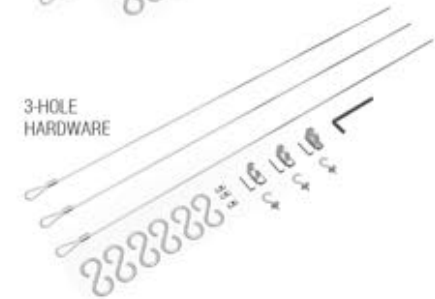

3-HOLE
HARDWARE