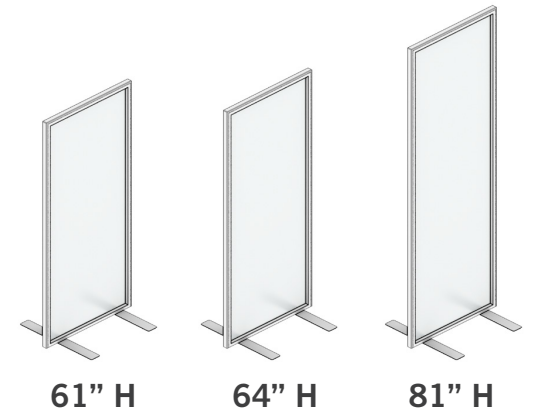

- Clear acrylic, easy to clean
- Screens can be fixed non-permanently with velcro
- Workstation: 24" H x 34" - 70" W
- Reception: 36" H x 36" - 48" W

FLOOR SHIELDS

BLACK

WHITE

NATURAL

STAINED

The Defender Floor Shield

- 1/8" clear acrylic
- Easy to clean
- Polyurethane clear castors or glides
- 78" W x 60" H

Freestanding Floor Screens

- Glass or plexiglass insert with metal frame
- Available with glides or castors
- Three different heights to choose from: 61", 64" or 81"
- 24", 30", 36", 42" or 48" wide